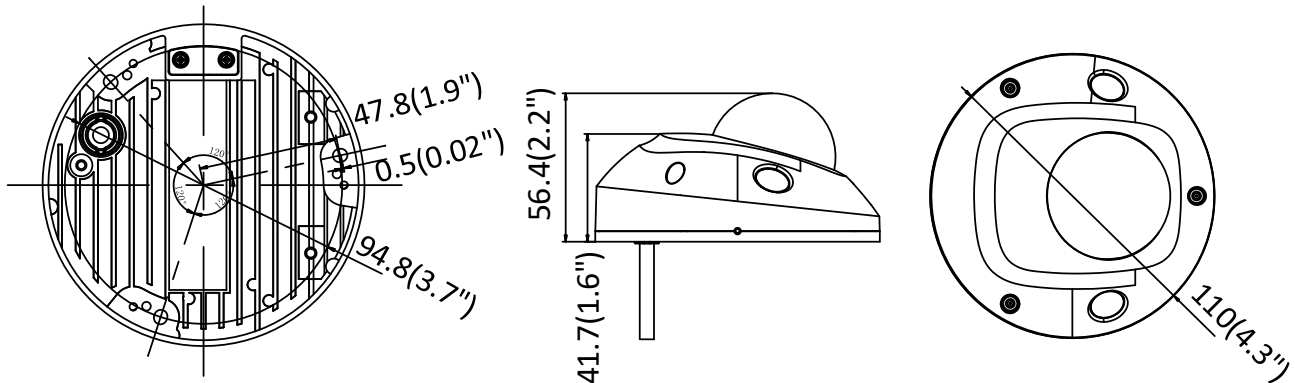

Dimension

Accessory

DS-1280ZJ-DM46
Junction Box

Distributed by